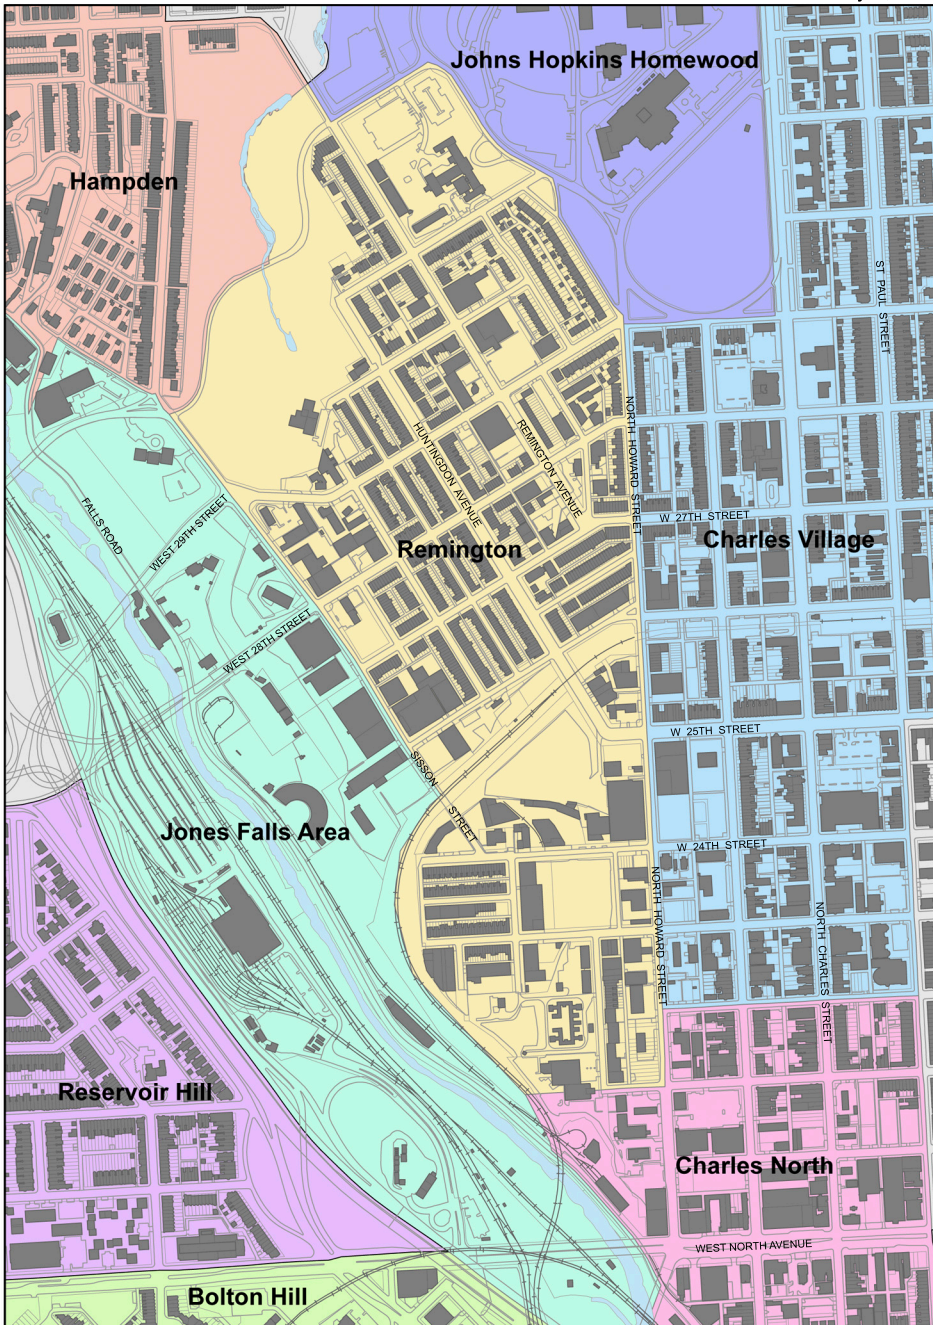

REMINGTON

Project #1887

NDC
NEIGHBORHOOD
DESIGN CENTER

Created: January 8, 2009

-  Bolton Hill
-  Charles North
-  Charles Village
-  Hampden
-  Johns Hopkins Homewood
-  Jones Falls Area
-  Remington
-  Reservoir Hill

NEIGHBORHOODS (2007)