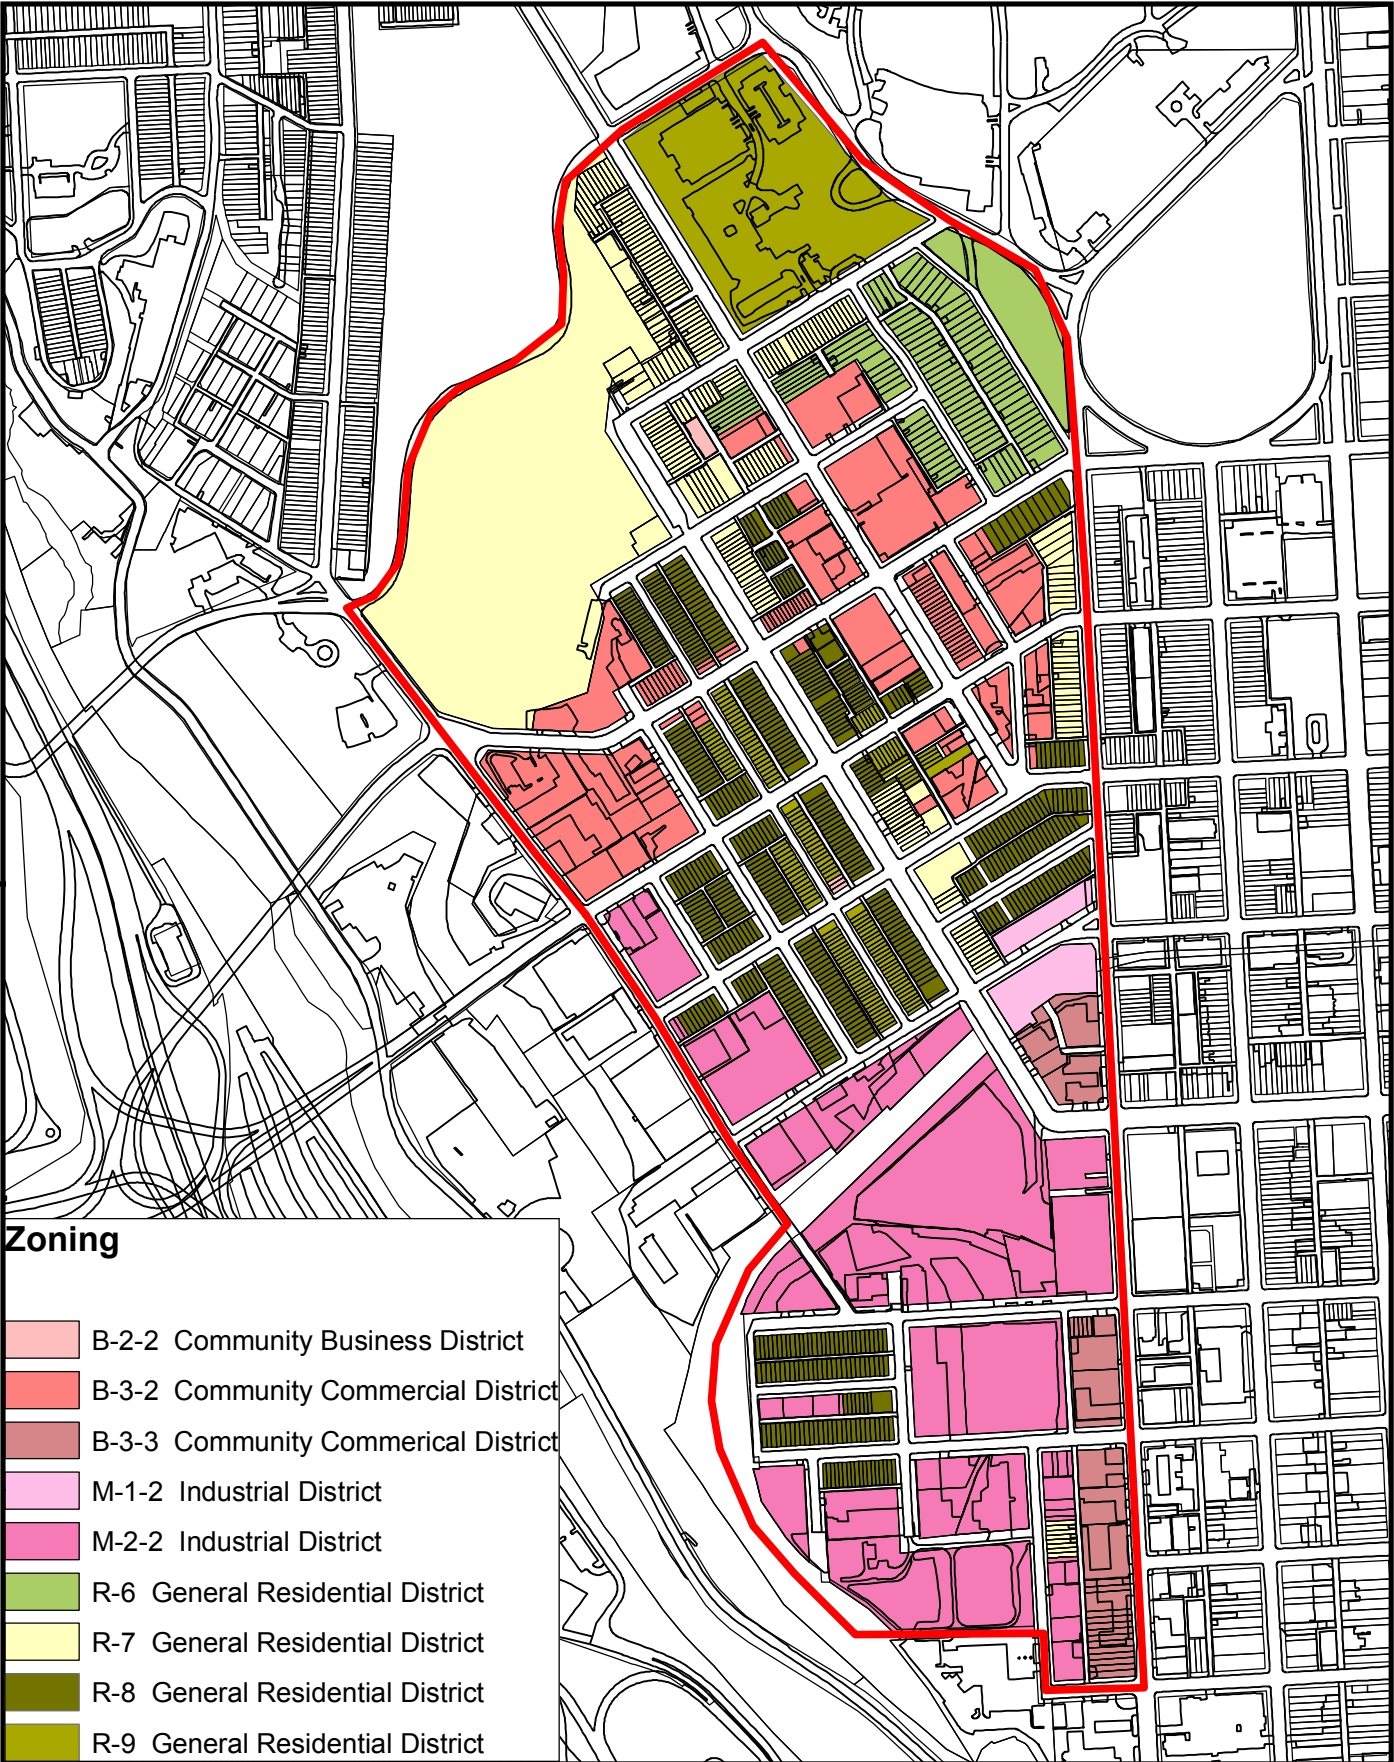

Remington's Zoning

Map by Scott Hansen
October 2009

0 0.05 0.1 0.2 Miles